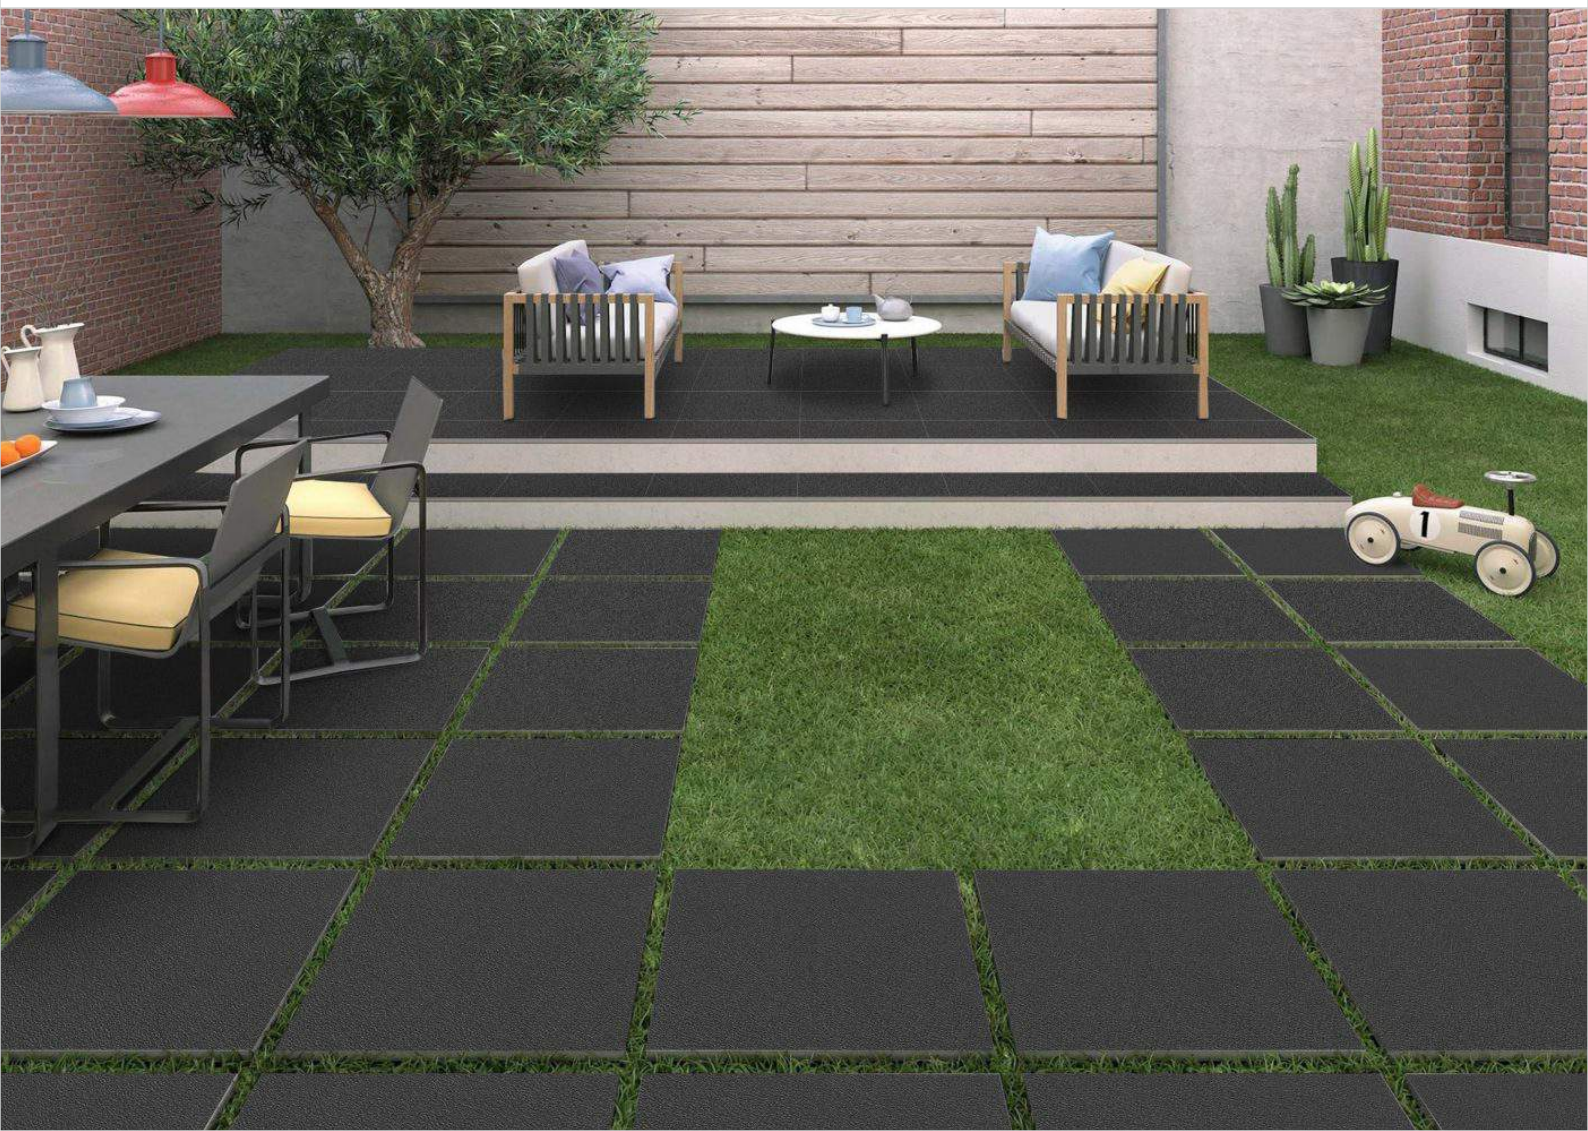

**STONET
ELENA**

600x600mm

16MM
FULL BODY
OUTDOOR TILES

**STONET
EVEREST**

600x600mm

16MM
FULL BODY
OUTDOOR TILES

**STONET
MIST**

600x600mm

16MM
FULL BODY
OUTDOOR TILES

**STONET
OXIDE**

600x600mm

16MM
FULL BODY
OUTDOOR TILES

**STONET
SAHARA**

600x600mm

16MM
FULL BODY
OUTDOOR TILES

**STONET
COTTO**