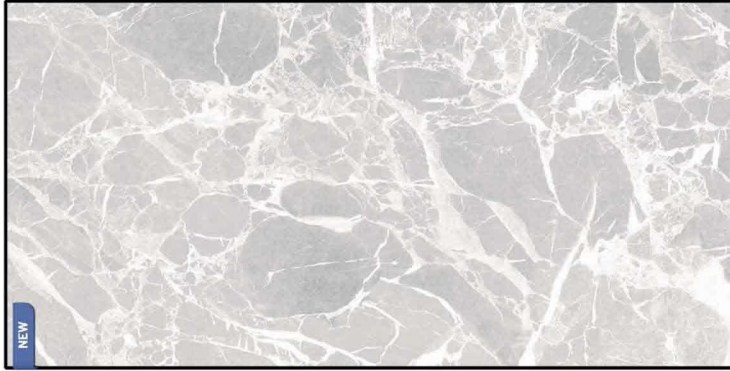

NEW

SG.PARADISE BIANCO

600x1200 MM
MATT SUGGER FINISH

TOTAL FACES :5

NEW

SG.PARADISE GRIS

600x1200 MM
MATT SUGGER FINISH

TOTAL FACES :5