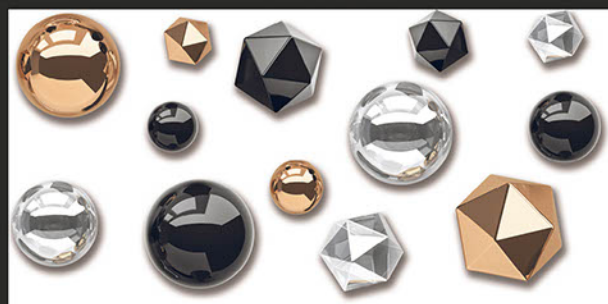

600x1200mm
GLAZED VITRIFIED TILES

3D 2002

Low Water Absorption

Frost Resistant

Chemical Resistant

Stain Resistance

Zero Maintenance

Easy to Clean