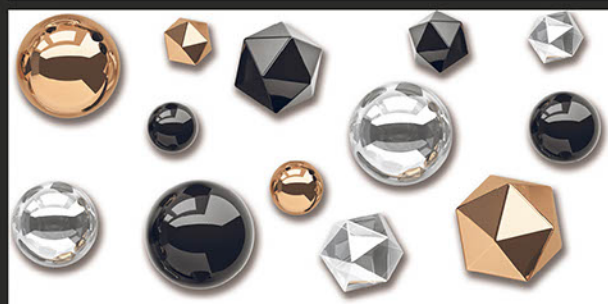

600x1200mm
GLAZED VITRIFIED TILES

3D 2002

Low Water Absorption

Frost Resistant

Chemical Resistant

Stain Resistance

Zero Maintenance

Easy to Clean