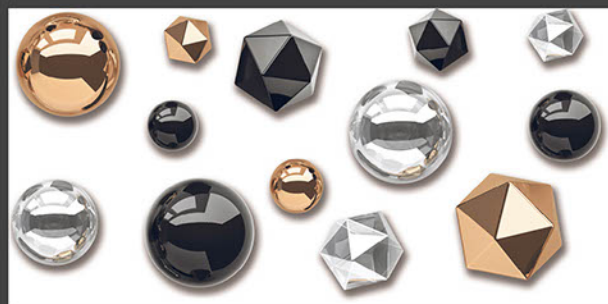

600x1200mm
GLAZED VITRIFIED TILES

3D 2002

Low Water Absorption

Frost Resistant

Chemical Resistant

Stain Resistance

Zero Maintenance

Easy to Clean