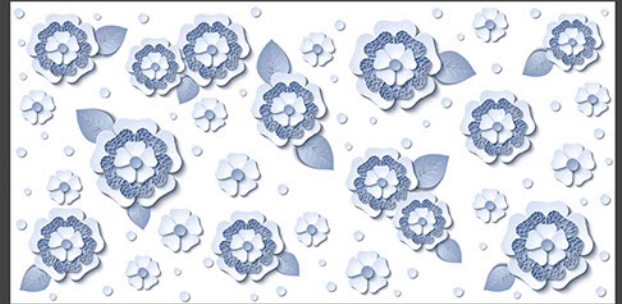

600 x 1200 mm
GLAZED VITRIFIED TILES

3D 2017

Low Water
Absorption

Frost
Resistant

Chemical
Resistant

Stain
Resistance

Zero
Maintenance

Easy to
Clean