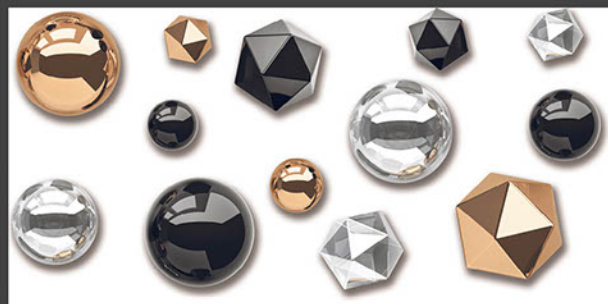

600x1200mm
GLAZED VITRIFIED TILES

3D 2002

Low Water Absorption

Frost Resistant

Chemical Resistant

Stain Resistance

Zero Maintenance

Easy to Clean