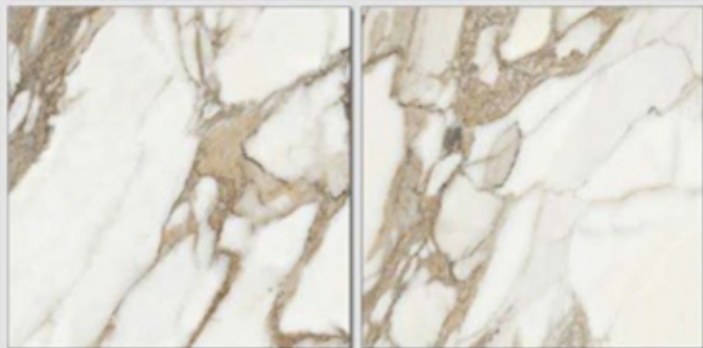

CARIBBEAN FLEURY

VITRIFIED TILES

Size
600x600

Surface
Glossy (Polished)

WALL &
FLOOR

FACADE

TERRACE

FURNITURE
TOPS