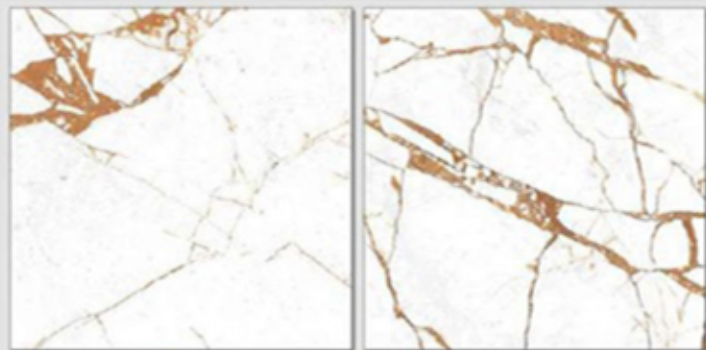

PERLATO WHITE