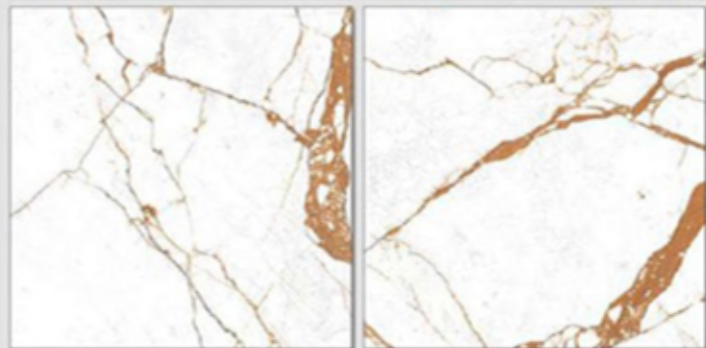

PERLATO WHITE