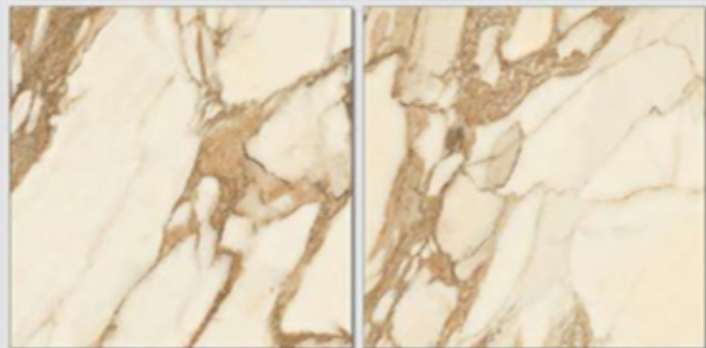

COLONIAL SEPIA