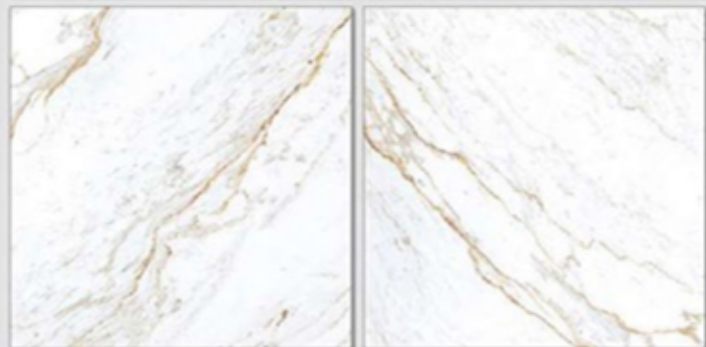

TERRACE

FURNITURE
TOPS

FIGUES WHITE

FIGUES NATURAL

VITRIFIED TILES

Size
600x600

Surface
Glossy (Polished)

WALL &
FLOOR