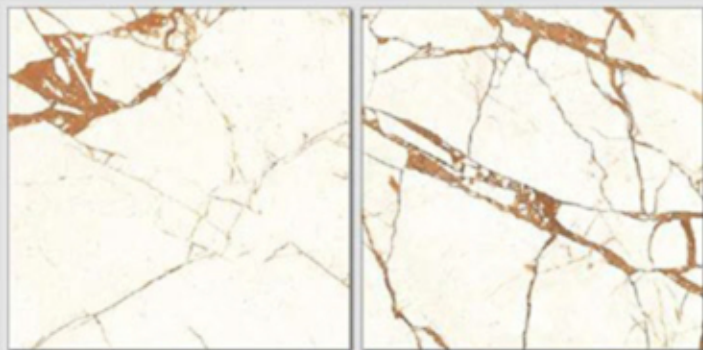

VITRIFIED TILES

Size
600x600

Surface
Glossy (Polished)

WALL &
FLOOR

FACADE

TERRACE

FURNITURE
TOPS

PERLATO PEARL