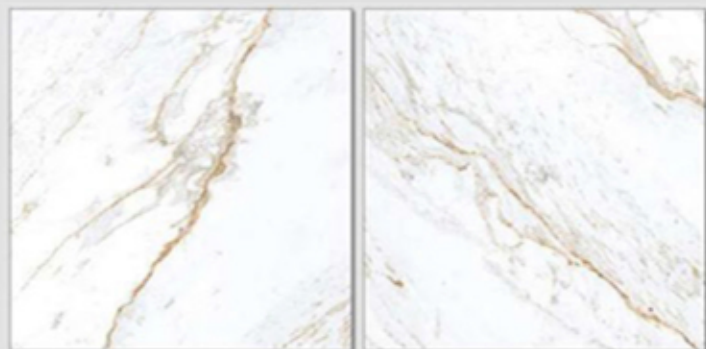

VITRIFIED TILES

Size
600x600

Surface
Glossy (Polished)

WALL &
FLOOR

FACADE

TERRACE

FURNITURE
TOPS