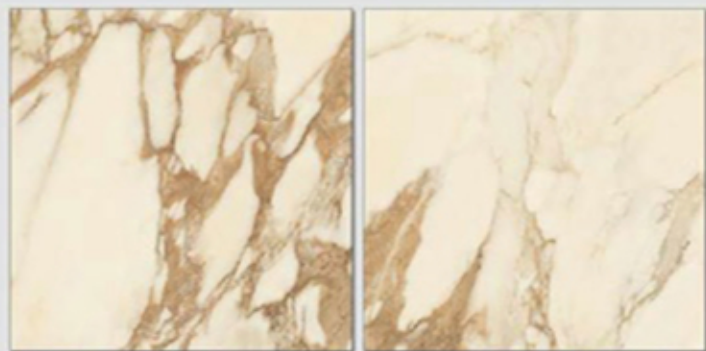

COLONIAL SEPIA